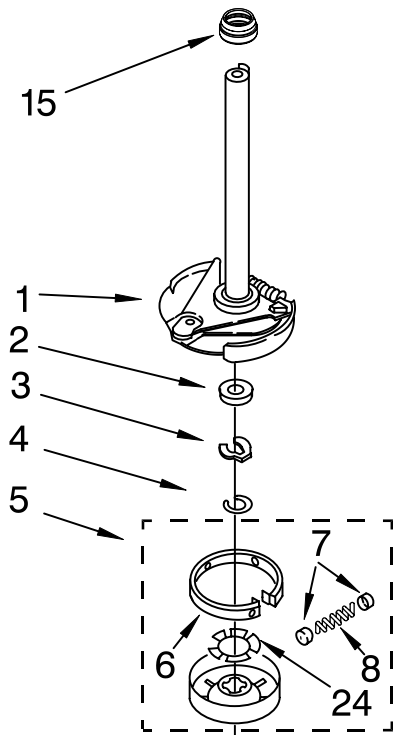

BRAKE, CLUTCH, GEARCASE, MOTOR AND PUMP PARTS

For Models: LBR5432PQ2, LBR5432PT2

(Designer White) (Biscuit)

Illus. No.	Part No.	DESCRIPTION
1	388951	Brake & Drive Tube (Complete) (Refer to Page 11 For Further Breakdown)
2	63292	Washer, Spin Tube Thrust
3	62697	Ring, Spin Tube Support
4	63283	Ring, Retainer
5	3951311	Clutch (Complete)
6	3951308	Band & Lining, Clutch (Includes Illus. 7 & 8)
7	62646	Cap, Clutch Spring (2)
8	3946792	Spring, Clutch
9	3360630	Gearcase (Complete) (Refer To Page 12 For Further Breakdown.)

Illus. No.	Part No.	DESCRIPTION
10	3357334	Screw, Gearcase To Base (3)
11	62611	Plate, Motor Mount To Gearcase
12	62691	Grommet, Motor (4)
13	285753	Coupling, Motor And Isolation Coupling
14	3946532	Shield, Motor
15	8577374	Seal
16	3400516	Screw
17	3349637	Retainer, Motor (2)
18	3362089	Shield, Tub To Motor
19	8528157	Motor, Main Drive
20	3952056	Switch, Main Drive Motor
21	8546127	Retainer, Pump (2)
22	3363394	Pump (Complete)
23	3387485	Screw, 10-16 x 5/8
24	3355454	Clip, Anti-Rattle